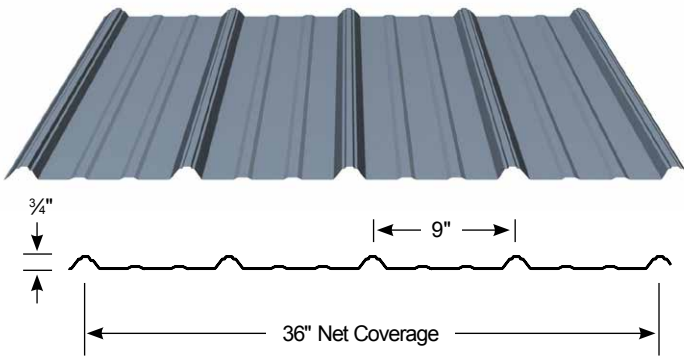

Strata Rib®

Cool DURA TECH XL

Strata Rib Color Offer

ZINCALUME® Plus 29 & 26 Gauge	Winter White 29 & 26 Gauge	Surf White 29 Gauge only	Desert Beige 29 Gauge only
Taupe 29 Gauge only	Patina Steel 29 Gauge only	Chestnut Brown 29 Gauge only	Classic Brown 29 Gauge only
Rustic Red 29 Gauge only	Old Town Gray 29 Gauge only	Weathered Copper 29 & 26 Gauge	Slate Gray 29 Gauge only
Olive 29 Gauge only	Denali Green 29 & 26 Gauge	Forest Green 29 Gauge only	Natural Rust 29 Gauge only (Premium Color - Subject to upcharge)