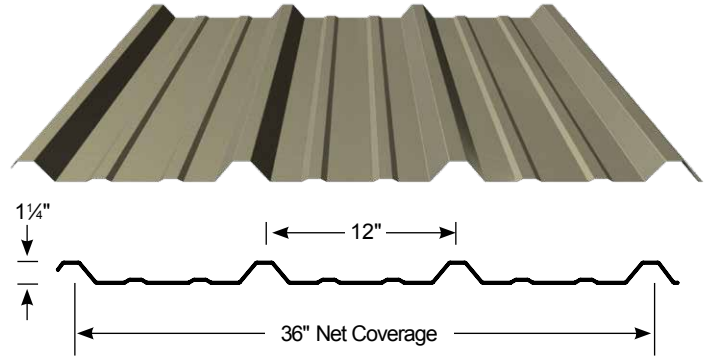

PBR Panel

Cool DURA TECH nt

PBR Panel Color Offer

ZINCALUME® Plus 26 Gauge	Chestnut Brown 26 Gauge	Weathered Copper 26 Gauge	Denali Green 26 Gauge
Light Stone 26 Gauge	Desert Beige 26 Gauge	Old Town Gray 26 Gauge	Surf White 26 Gauge
	  Matte Black 26 Gauge Trims and Flat Sheets only (Matte Black is ONLY AVAILABLE as Trims and Flat Sheets for both Strata Rib and PBR Panels.)		
Rustic Red 26 Gauge			

REPRESENTATION OF COLORS MAY VARY DUE TO PRINTING LIMITATIONS. Sample metal color chips are available upon request.
For more information visit www.simplytoughmetalbuildings.com